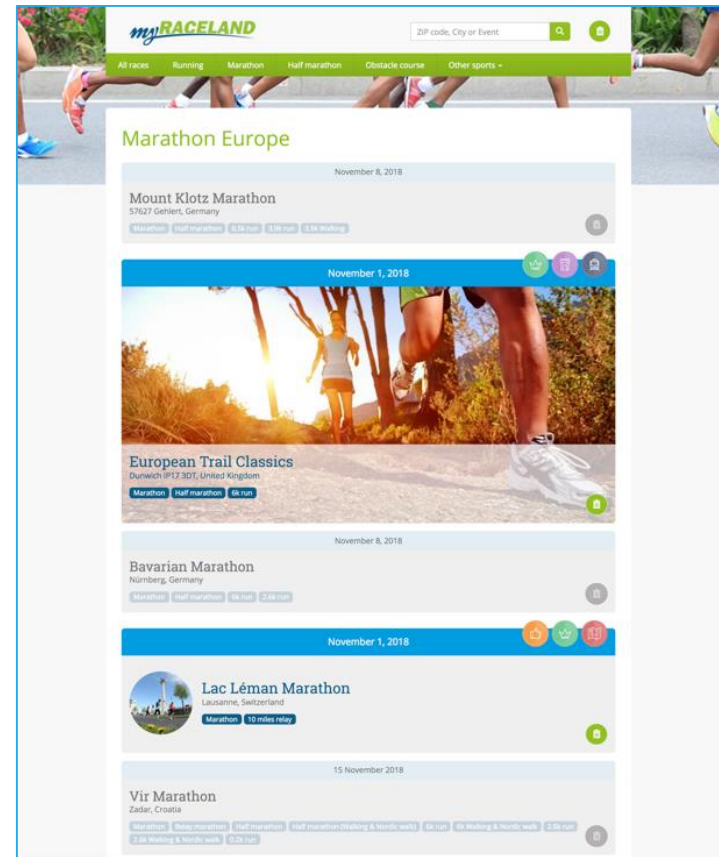

Attract attention & interest

Two listings for race directors that use evenager:

PREMIUM listing

Example: European Trail Classics.

PLUS listing

Example: Lac Léman Marathon