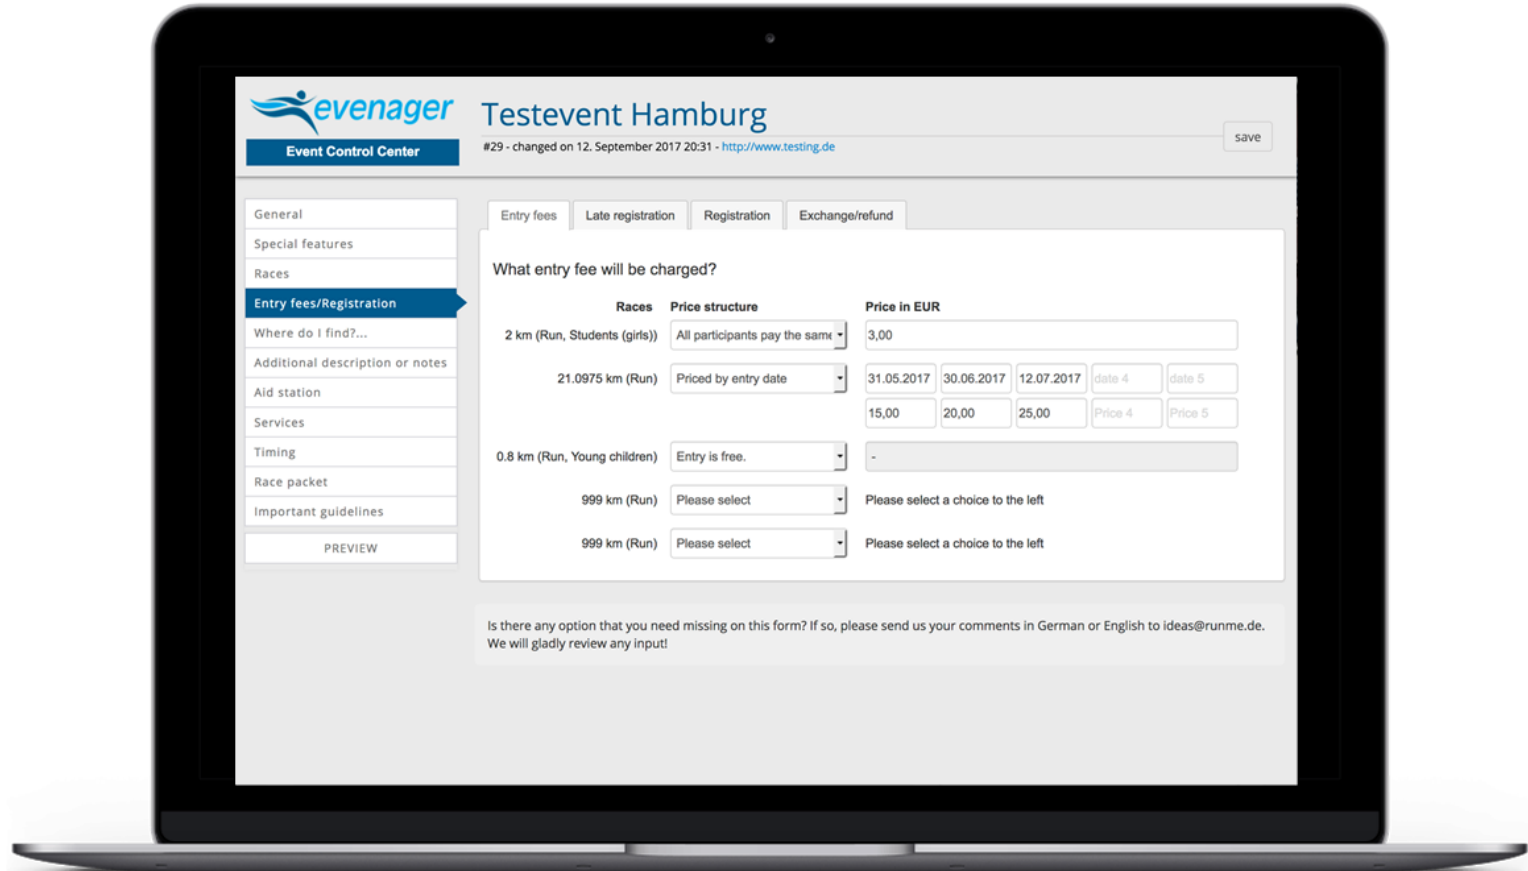

+ The evenager-Team created & translated text-modules for every single race topic.

The entry fee varies depending on when you register:

- ▶ _____ up to and including _____
- ▶ _____ up to and including _____
- ▶ _____ up to and including _____
- ▶ afterward _____ .

= By combining your data with our text-modules you'll get a professionally translated race description.

The entry fee varies depending on when you register:

- ▶ 10.00 EUR up to and including Sat, September 30, 2017
- ▶ 20.00 EUR up to and including Sun, December 31, 2017
- ▶ 30.00 EUR up to and including Wed, February 28, 2018
- ▶ afterward 40.00 EUR.